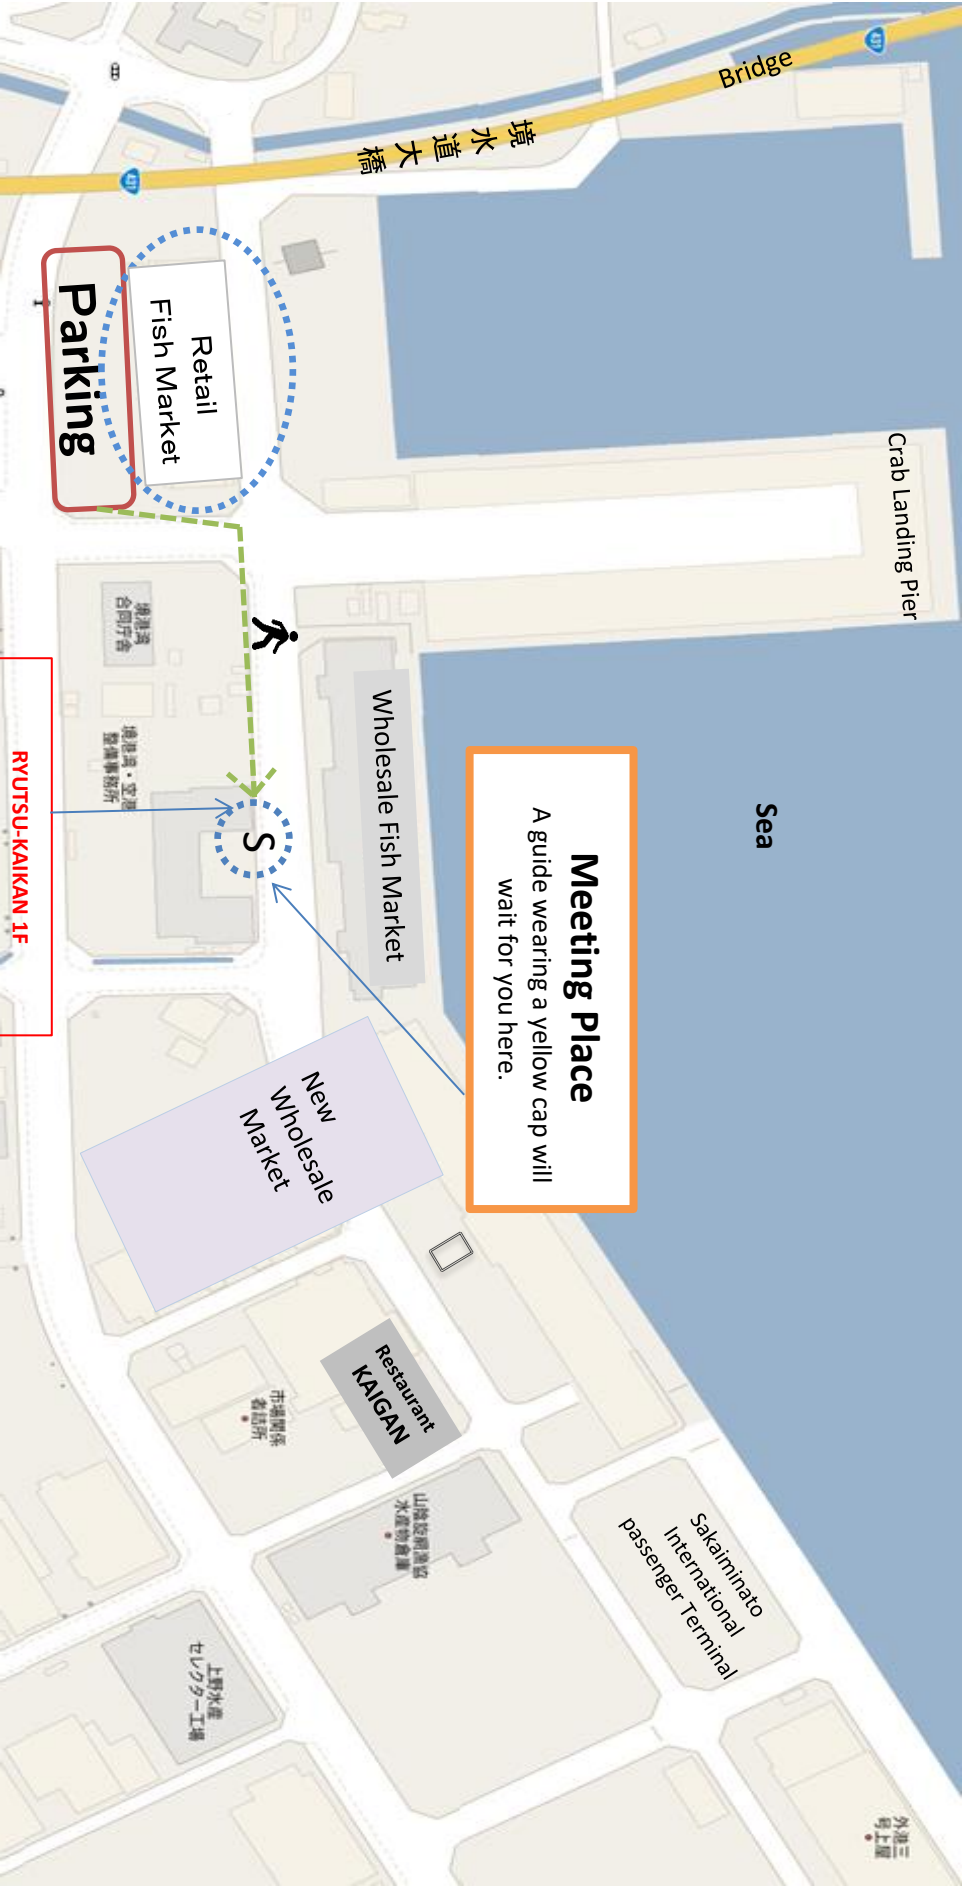

RYUTSU-KAIKAN 1F
Sakaiminato Fisheries
promotion Association