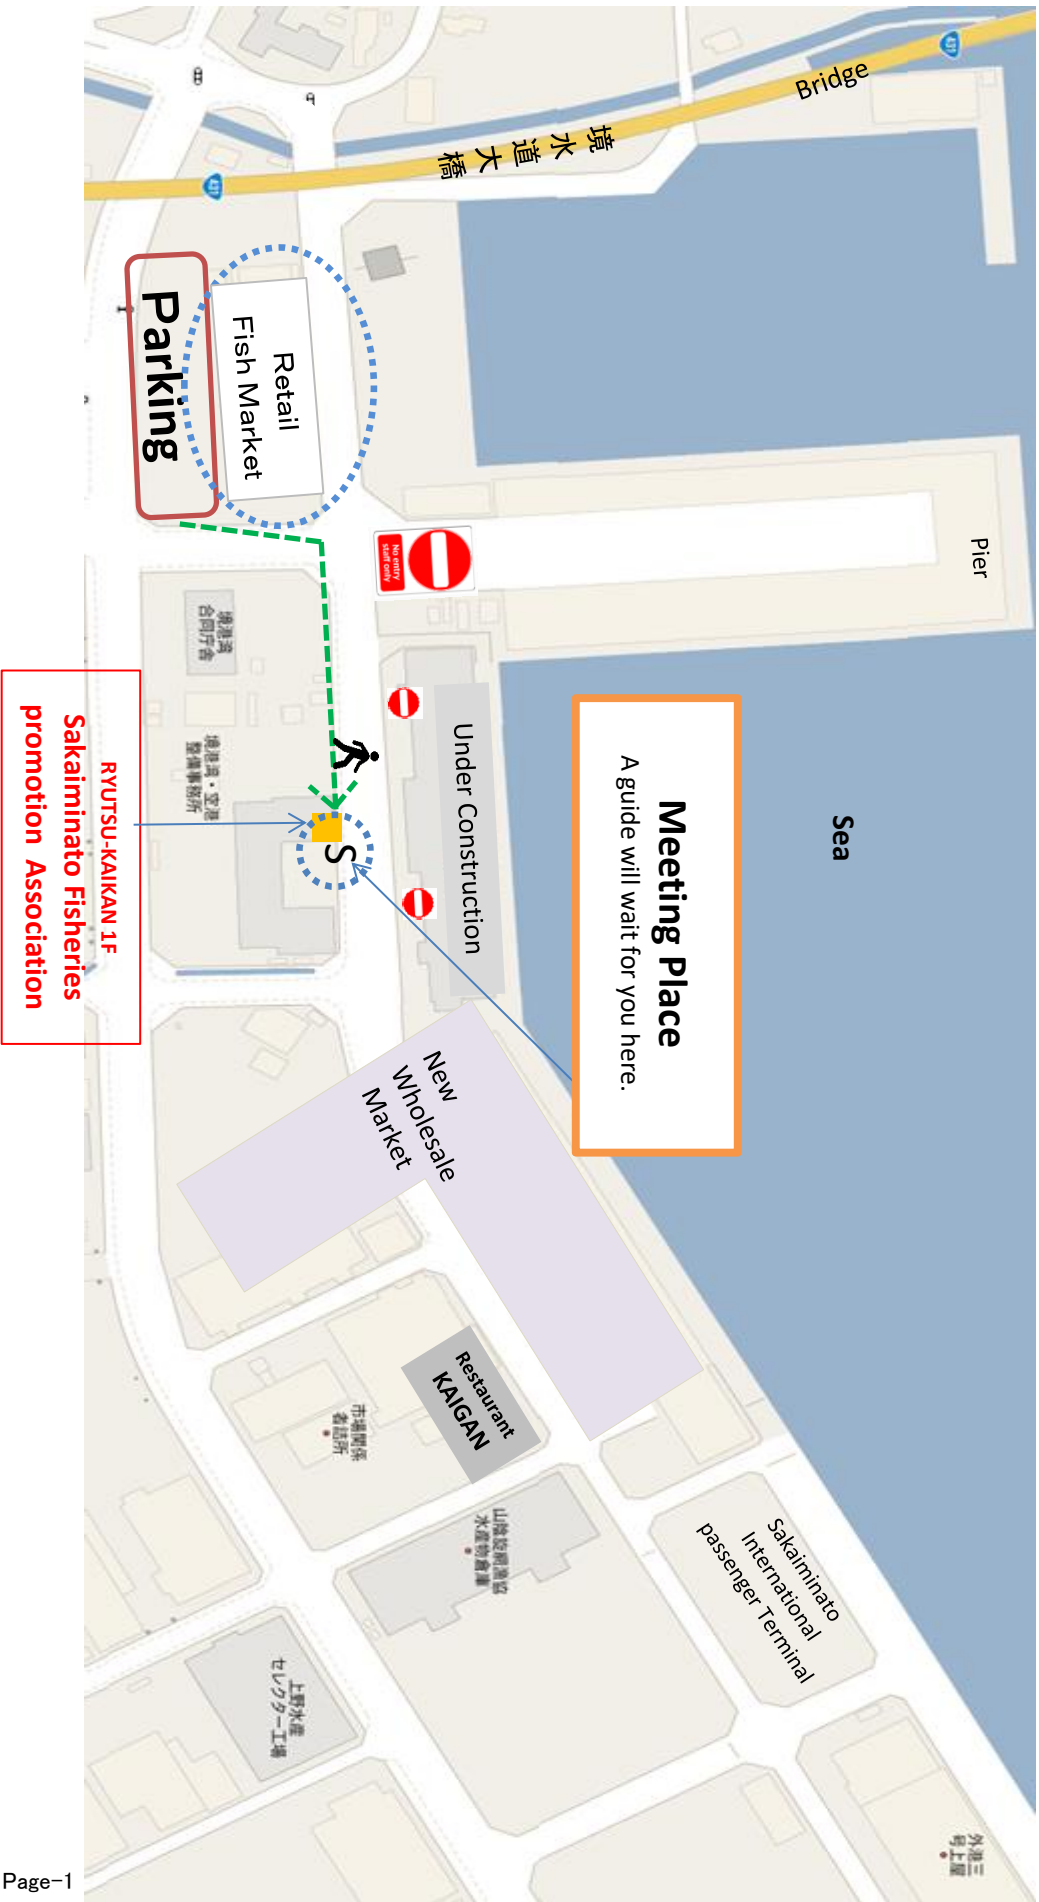

Sakai Fishing Port Tour Parking and Meeting Place

Sakaiminato Fishing Port Tour

Parking Information

↓ To Yonago City

--- Car
--- Walk

Please park your car at the RETAIL FISH MARKET(Direct Fish Sale Center).