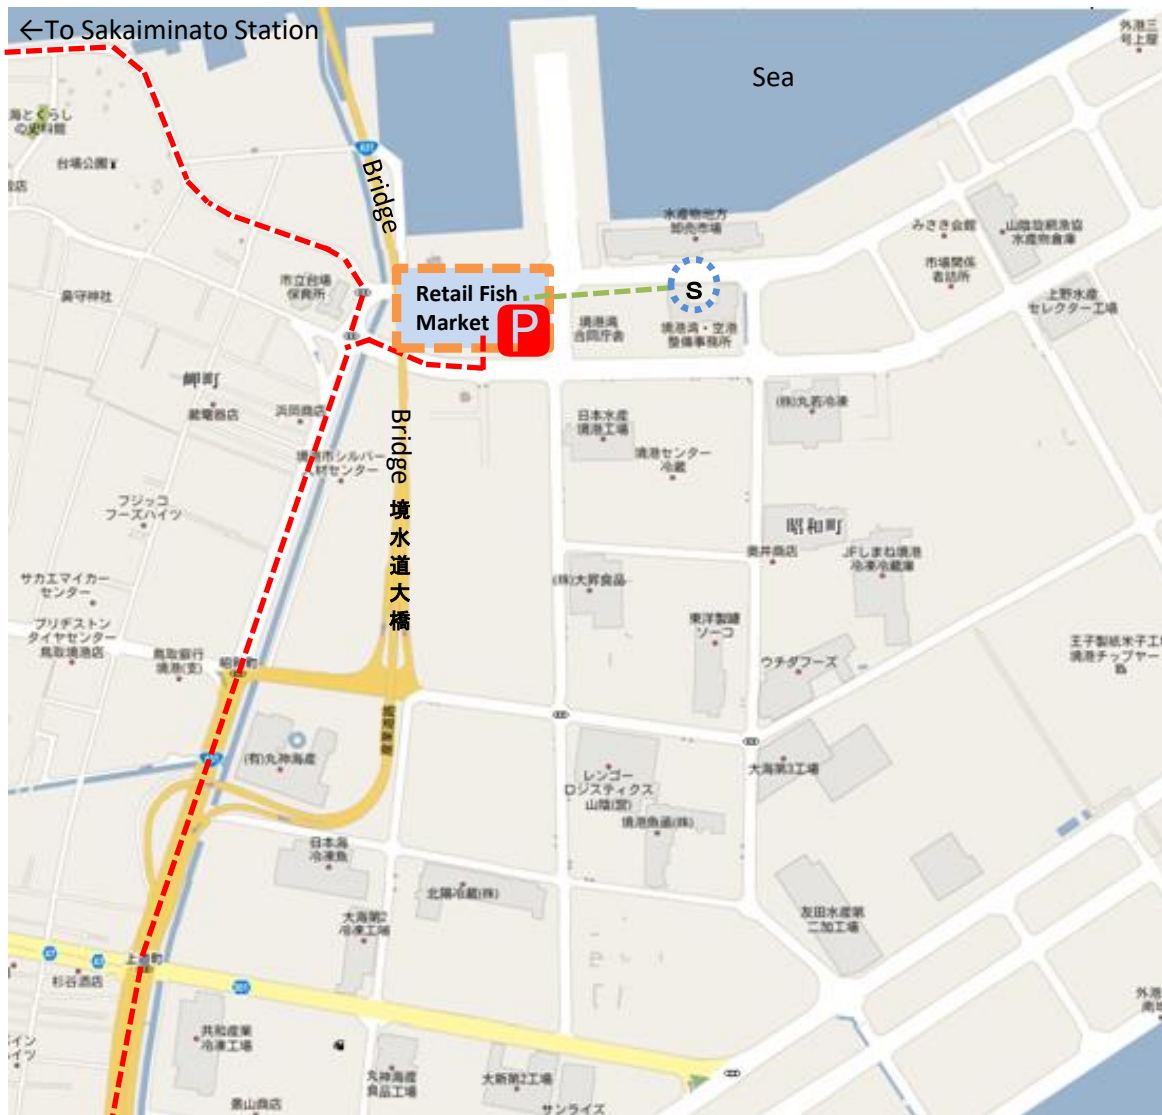

# Sakaiminato Fishing Port Tour

## Parking Information

↓ To Yonago City

--- Car

--- Walk

Please park your car at the RETAIL FISH MARKET(Direct Fish Sale Center).

Then walk to the "S"point on the map.

A guide wearing a yellow cap will be waiting for you at the "S" spot.

Bridge

境水道大橋

Crab Landing Pier

Retail Fish Market

Parking

Sea

**Meeting Place**  
A guide wearing a yellow cap will wait for you here.

Wholesale Fish Market