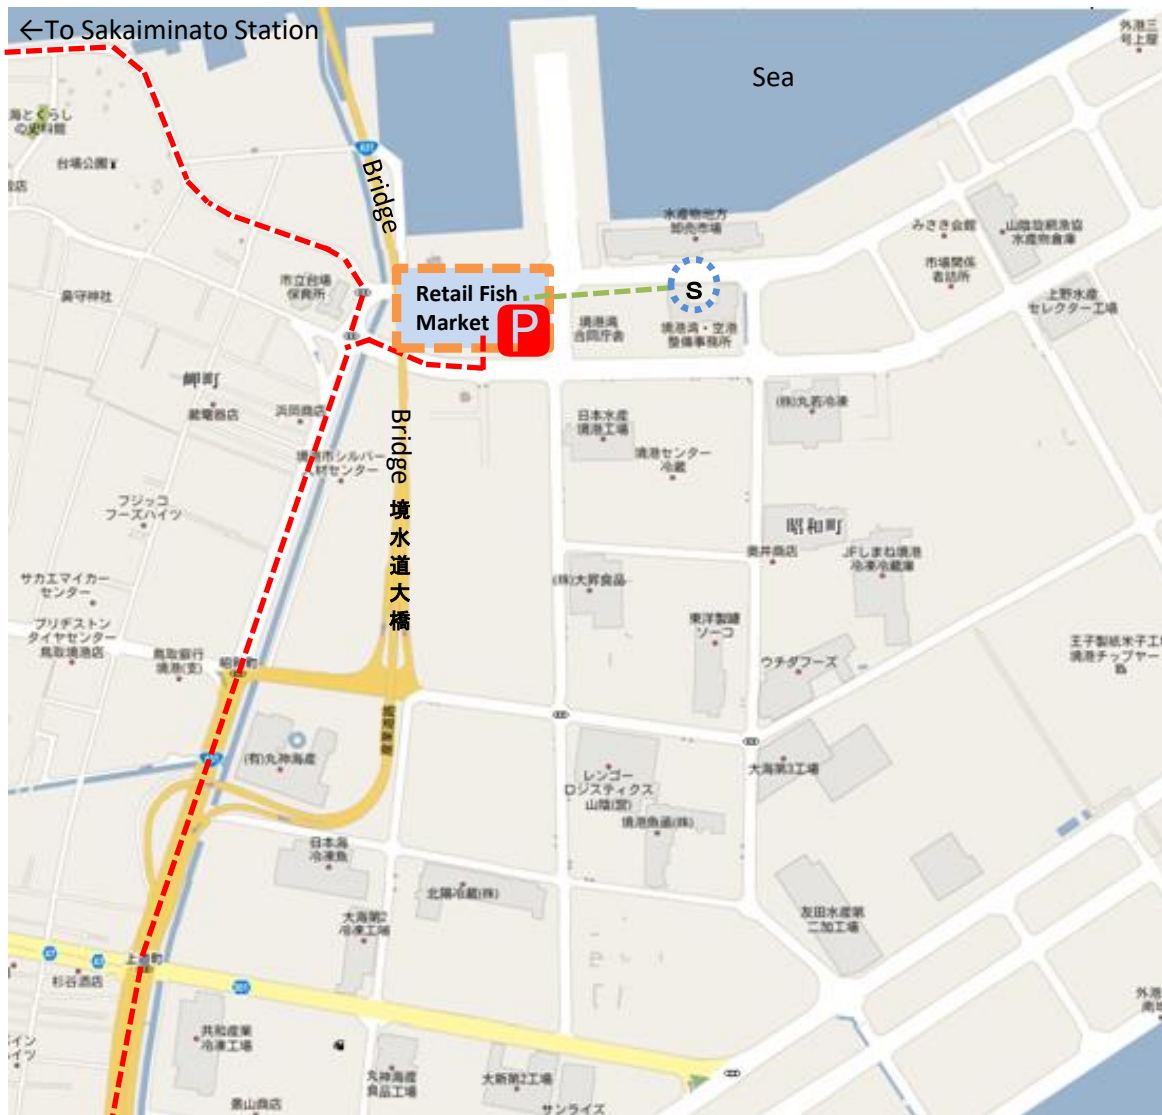

Sakaiminato Fishing Port Tour

Parking Information

↓ To Yonago City

--- Car

--- Walk

Please park your car at the RETAIL FISH MARKET(Direct Fish Sale Center).

Then walk to the "S"point on the map.

A guide wearing a yellow cap will be waiting for you at the "S" spot.

RyutsuKaikan 9-33 Showa Machi
Sakaiminato City, Tottori Pref, Japan, 684-0034
SAKAIMINATO FISHERIES PROMOTION ASSOCIATION
TEL 0859-44-6668 FAX 0859-44-6740
E-mail : suisan@joy.ocn.ne.jp

Bridge

境水道大橋

Crab Landing Pier

Sea

Meeting Place
A guide wearing a yellow cap will wait for you here.

S

RYUTSU-KAIKAN 1F
Sakaiminato Fisheries promotion Association

Wholesale Fish Market

Retail Fish Market

Parking

Restaurant KAIKAN